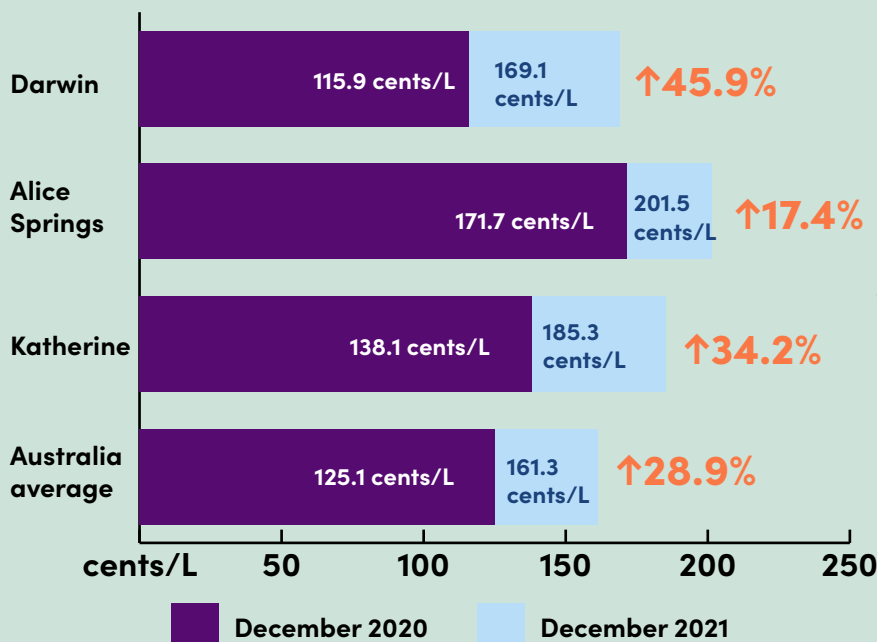

Fuel costs unaffordable, particularly in remote areas

Avg. unleaded retail price March 2022 (cents/L)