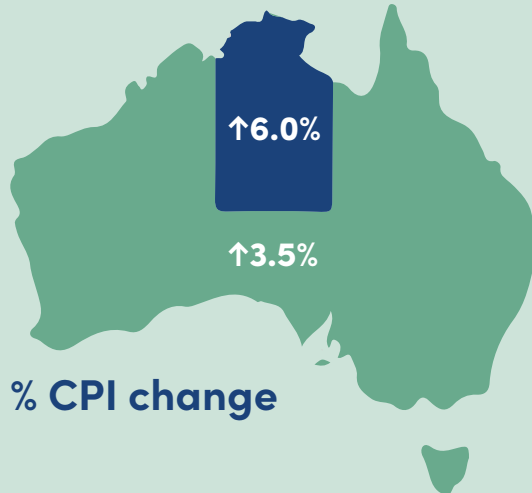

Cost of Living Report: General Update, May 2022

Rising cost of living creating pressure for urban, regional and remote NT

Prices for goods and services rose in almost every category in Darwin (Consumer Price Index)

For December 2020 – December 2021, Darwin had the highest increase in price movement for goods and services, or Consumer Price Index (CPI), out of all Australian capital cities.

Most major CPI categories in Darwin increased from December 2020 – December 2021:

Major CPI Group	Darwin CPI change	National CPI change
Housing (including utilities)	↑ 15.9%	↑ 4.0%
Health	↑ 4.2%	↑ 3.3%
Transport	↑ 16.0%	↑ 12.5%
Education	↑ 4.0%	↑ 0.6%

CPI sub-category	Darwin CPI change	National CPI change
Vegetables	↑ 5.6%	↑ 6.1%
Fruit	↓ 9.2%	↓ 6.6%
Rents	↑ 8.0%	↑ 0.4%
Automotive fuel	↑ 41.4%	↑ 32.3%