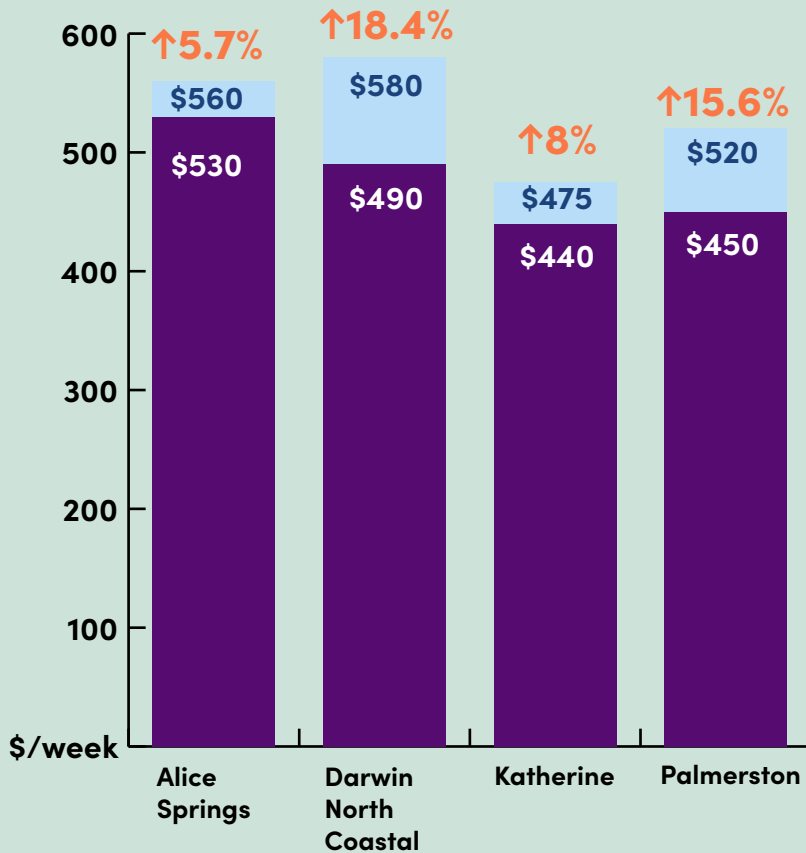

For December 2020 – December 2021, Darwin had the highest increase in price movement for goods and services, or Consumer Price Index (CPI), out of all Australian capital cities.

Most major CPI categories in Darwin increased from December 2020 – December 2021:

Major CPI Group	Darwin CPI change	National CPI change
Housing (including utilities)	↑ 15.9%	↑ 4.0%
Health	↑ 4.2%	↑ 3.3%
Transport	↑ 16.0%	↑ 12.5%
Education	↑ 4.0%	↑ 0.6%

CPI sub-category	Darwin CPI change	National CPI change
Vegetables	↑ 5.6%	↑ 6.1%
Fruit	↓ 9.2%	↓ 6.6%
Rents	↑ 8.0%	↑ 0.4%
Automotive fuel	↑ 41.4%	↑ 32.3%

Fuel costs unaffordable, particularly in remote areas

Avg. unleaded retail price March 2022 (cents/L)

Housing affordability: rent on the rise in most parts of the NT

Snapshot of weekly median rent prices for 3-bedroom houses