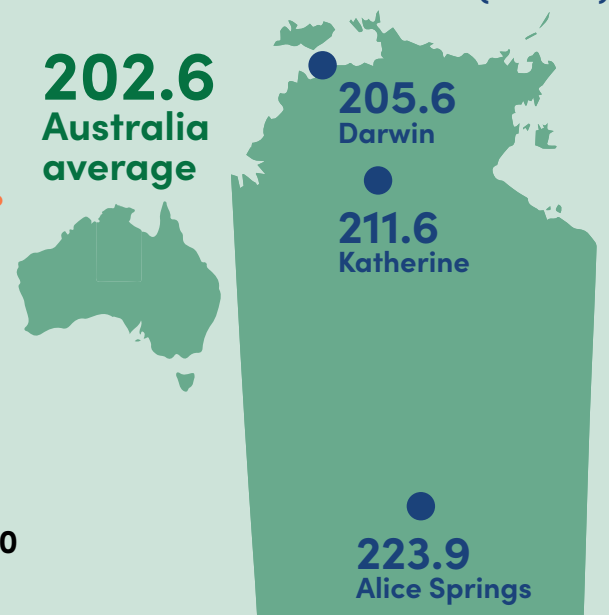

Fuel costs unaffordable, particularly in remote areas

Avg. unleaded retail price March 2022 (cents/L)